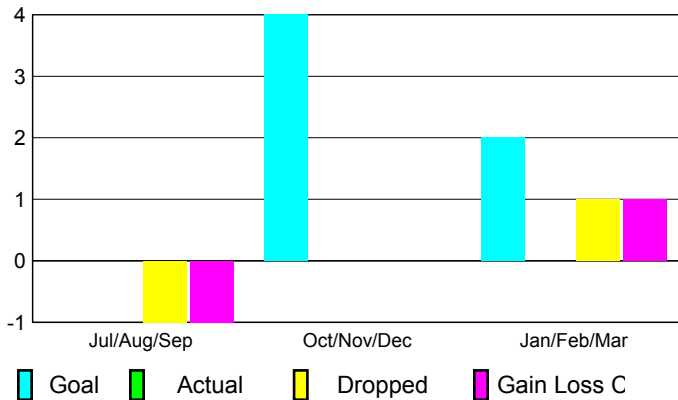

2008-2009 GMT Quarterly Report for District (or Undistricted) **District 308 B2**

GMT: **Doctor DATUK K NAGARATNA**

Location: **MALAYSIA**

GMT CA: **5**

CLUBS

Club Results 2008-2009

Clubs 2007-2008

Month	New Club	Actual New	Actual Dropped	Gain/Loss of	Gain/Loss of
	Goal	Clubs	Clubs	Clubs	Clubs
Jul/Aug/Sep	0	0	-1	-1	1
Oct/Nov/Dec	4	0	0	0	1
Jan/Feb/Mar	2	0	1	1	-3
Totals	6	0	0	0	-1

Club Results 2008-2009

Goal, New, Dropped, Gain/Loss

Comparison of Club Gain/Loss

Current Year Compared to the Previous Year

YTD Status Quo Clubs 2008-2009

Status Quo Clubs Compared to Status Quo Members

MEMBERSHIP