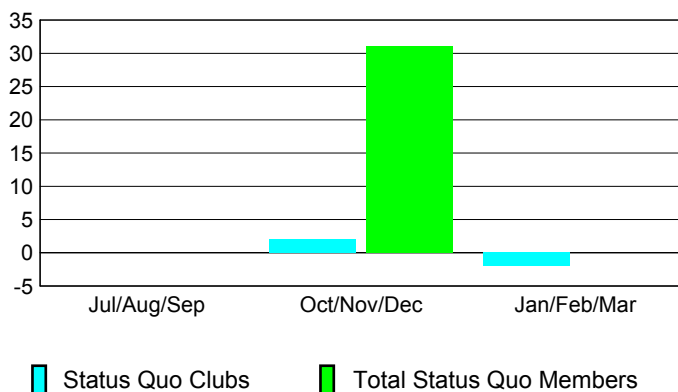

Club Results 2008-2009

Goal, New, Dropped, Gain/Loss

Comparison of Club Gain/Loss

Current Year Compared to the Previous Year

YTD Status Quo Clubs 2008-2009

Status Quo Clubs Compared to Status Quo Members

MEMBERSHIP

Membership Results 2008-2009

Membership 2007-2008

Month	Net Memb	Actual New	Actual Dropped	Gain/Loss of	Gain/Loss of
	Goal	Memb	Memb	Memb	Memb
Jul/Aug/Sep	50	79	-79	0	55
Oct/Nov/Dec	100	55	-75	-20	11
Jan/Feb/Mar	60	49	-29	20	-29
Totals	210	183	-183	0	37