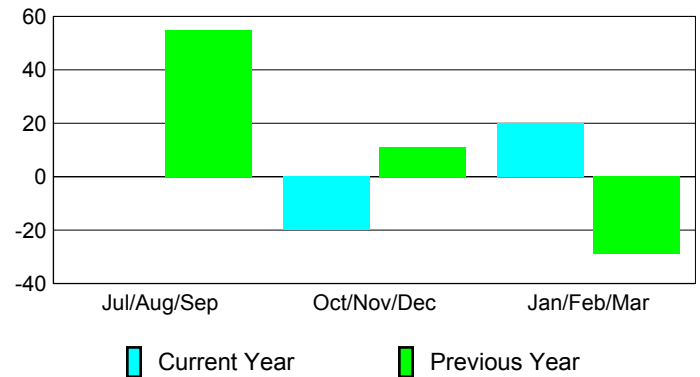

Membership Results 2008-2009

Membership 2007-2008

Month	Net Memb	Actual New	Actual Dropped	Gain/Loss of	Gain/Loss of
	Goal	Memb	Memb	Memb	Memb
Jul/Aug/Sep	50	79	-79	0	55
Oct/Nov/Dec	100	55	-75	-20	11
Jan/Feb/Mar	60	49	-29	20	-29
Totals	210	183	-183	0	37

Membership Results 2008-2009

Goal, New, Dropped, Gain/Loss

Comparison of Membership Gain/Loss

Current Year Compared to the Previous Year

Gender Comparison 2008-2009