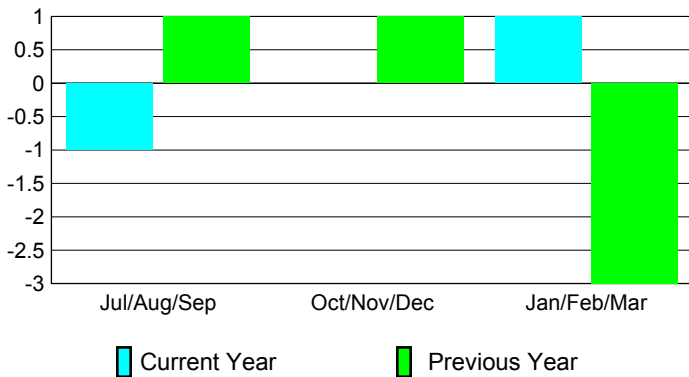

2008-2009 GMT Quarterly Report for District (or Undistricted) **District 308 B2**

GMT: **Doctor DATUK K NAGARATNA**

Location: **MALAYSIA**

GMT CA: **5**

CLUBS

Club Results 2008-2009

Clubs 2007-2008

Month	New Club	Actual New	Actual Dropped	Gain/Loss of	Gain/Loss of
	Goal	Clubs	Clubs	Clubs	Clubs
Jul/Aug/Sep	0	0	-1	-1	1
Oct/Nov/Dec	4	0	0	0	1
Jan/Feb/Mar	2	0	1	1	-3
Totals	6	0	0	0	-1

Club Results 2008-2009

Goal, New, Dropped, Gain/Loss

Comparison of Club Gain/Loss

Current Year Compared to the Previous Year

YTD Status Quo Clubs 2008-2009

Status Quo Clubs Compared to Status Quo Members

MEMBERSHIP