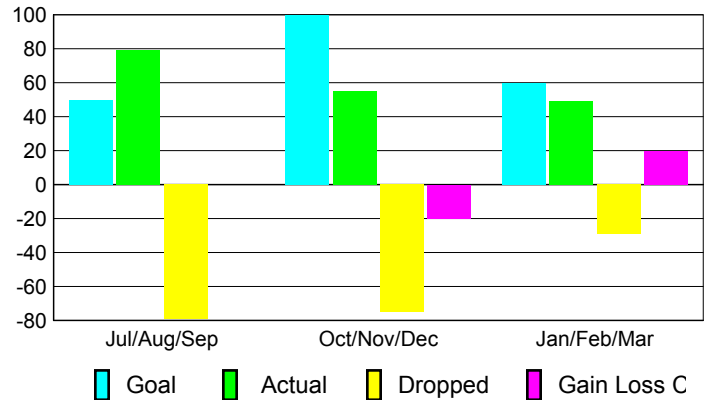

Membership Results 2008-2009

Goal, New, Dropped, Gain/Loss